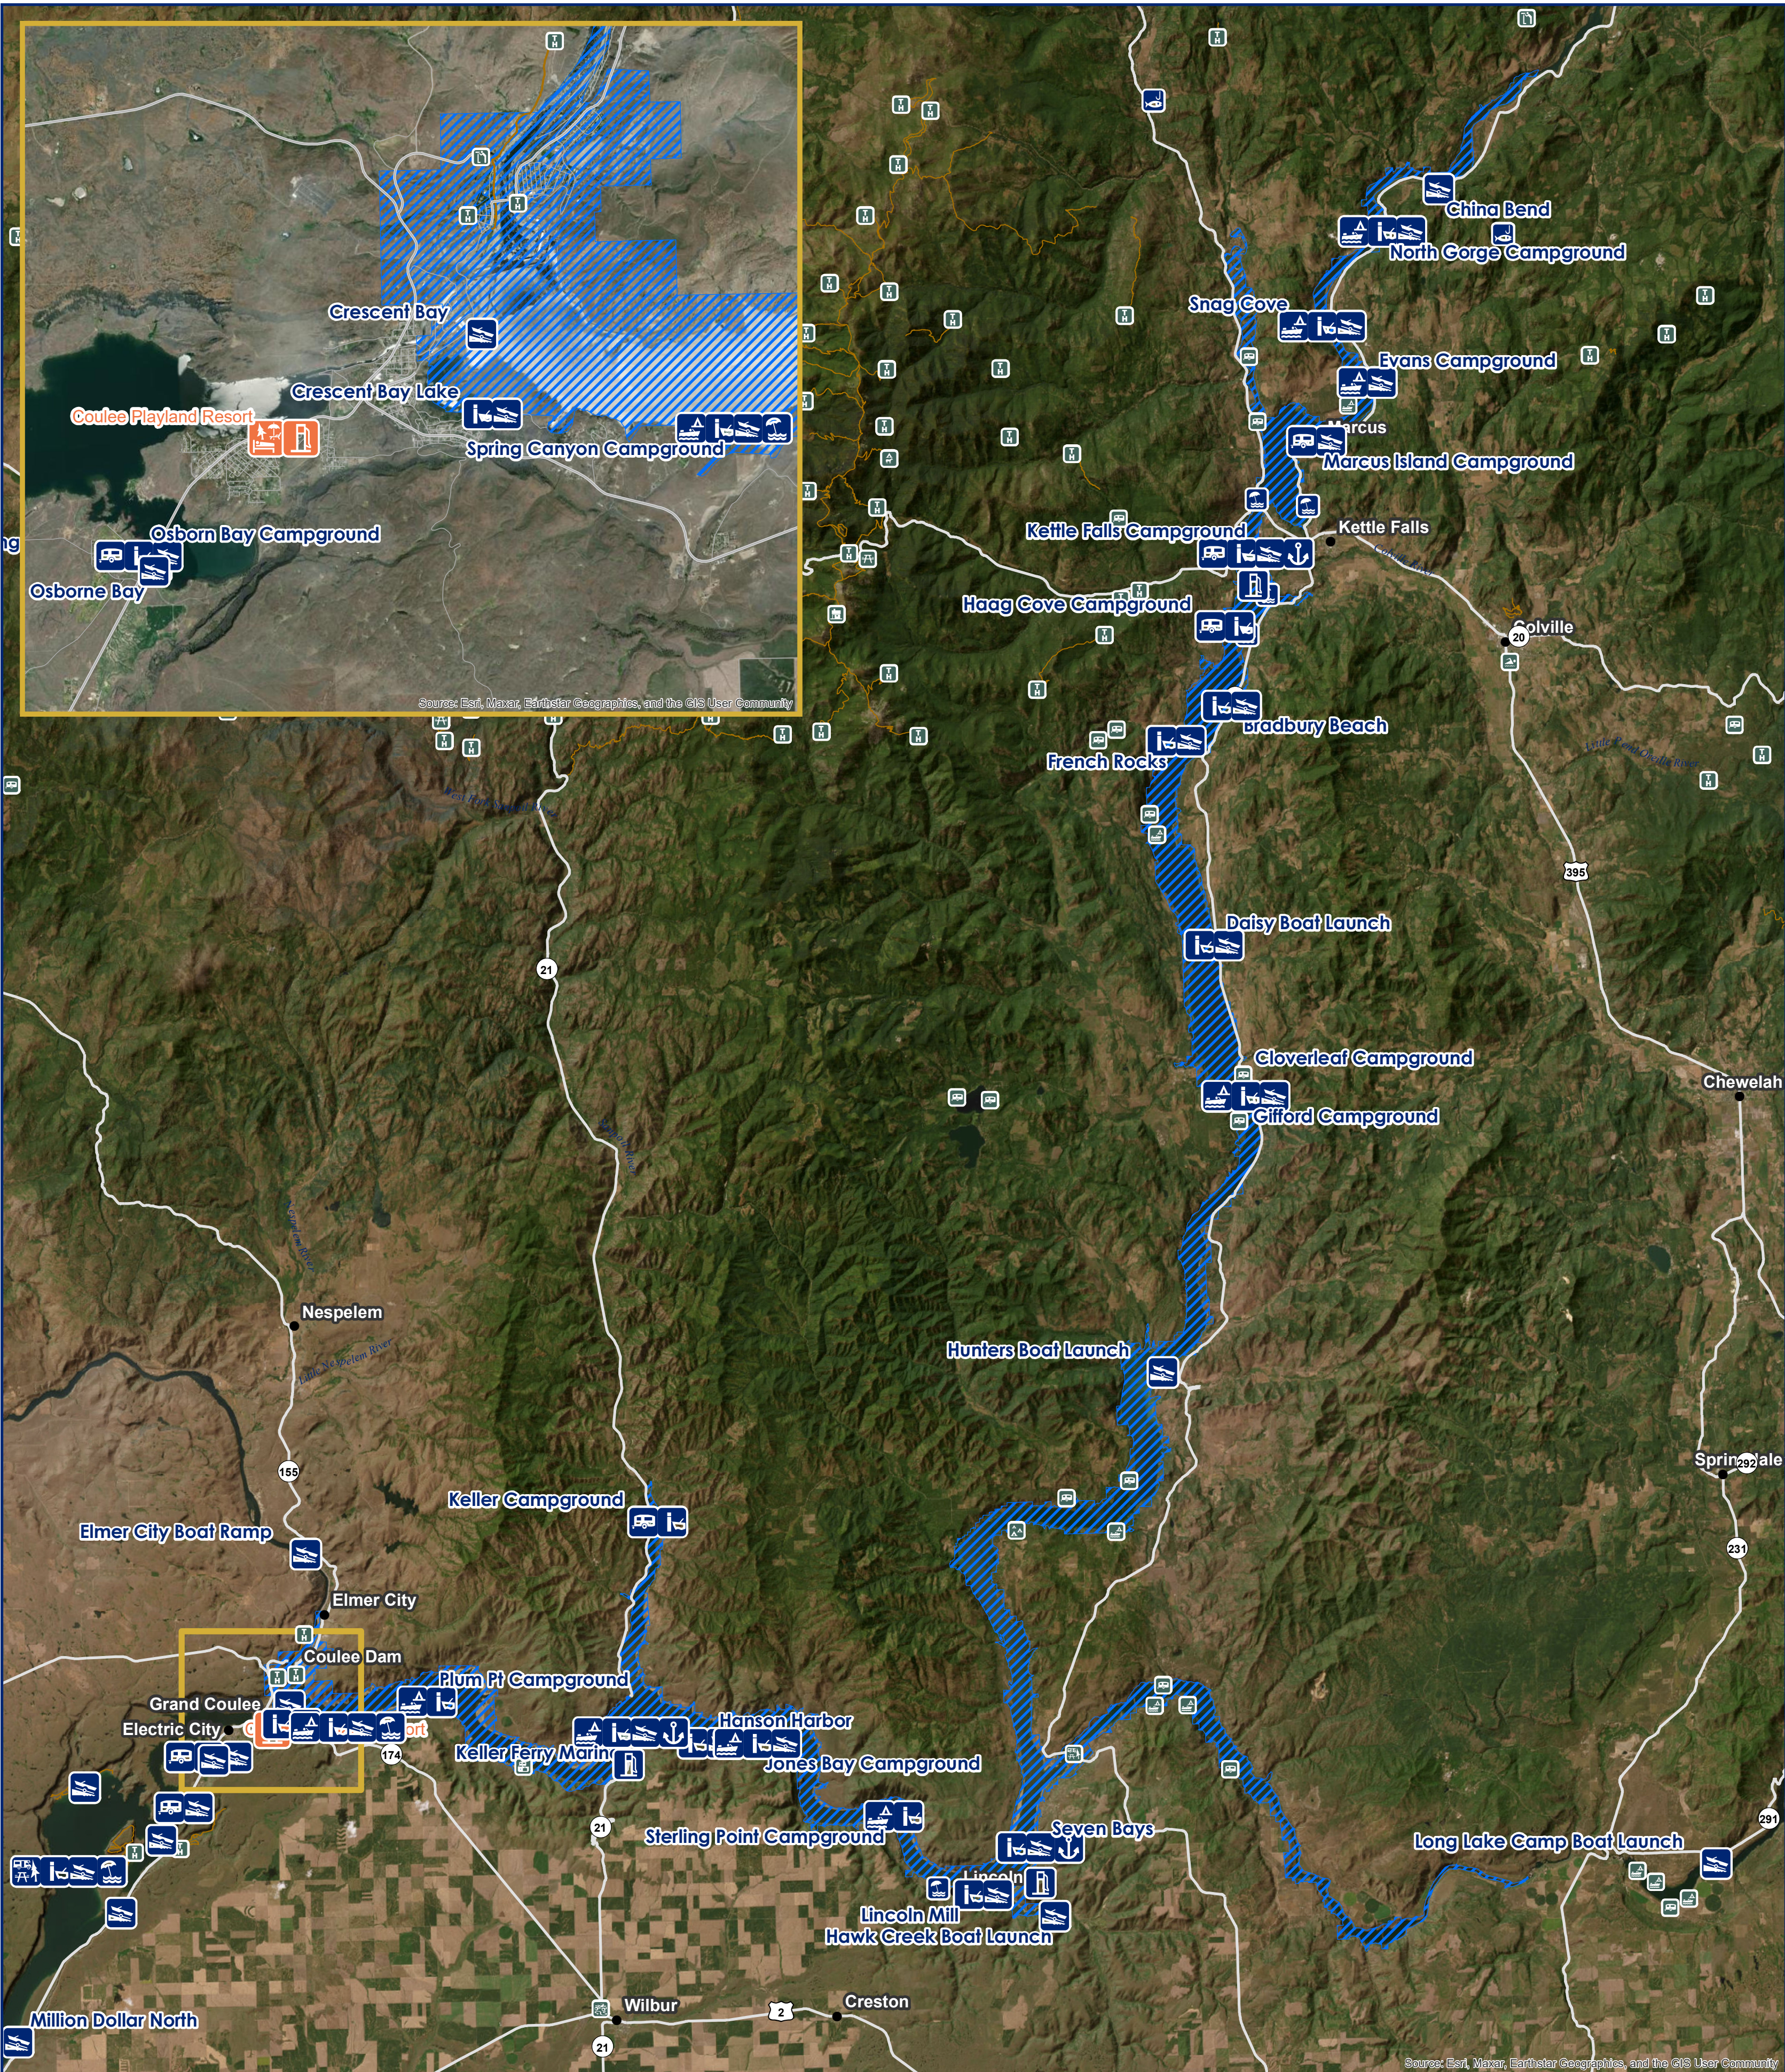

Boating: Lake Roosevelt

Source: Esri, Maxar, Earthstar Geographics, and the GIS User Community

Source: Esri, Maxar, Earthstar Geographics, and the GIS User Community

- Paved Launch
- Boat in campground
- Water Recreation
- Marina
- Fishing access
- Other Recreation
- Moorage
- Fuel dock
- Lake Roosevelt NRA
- Trails