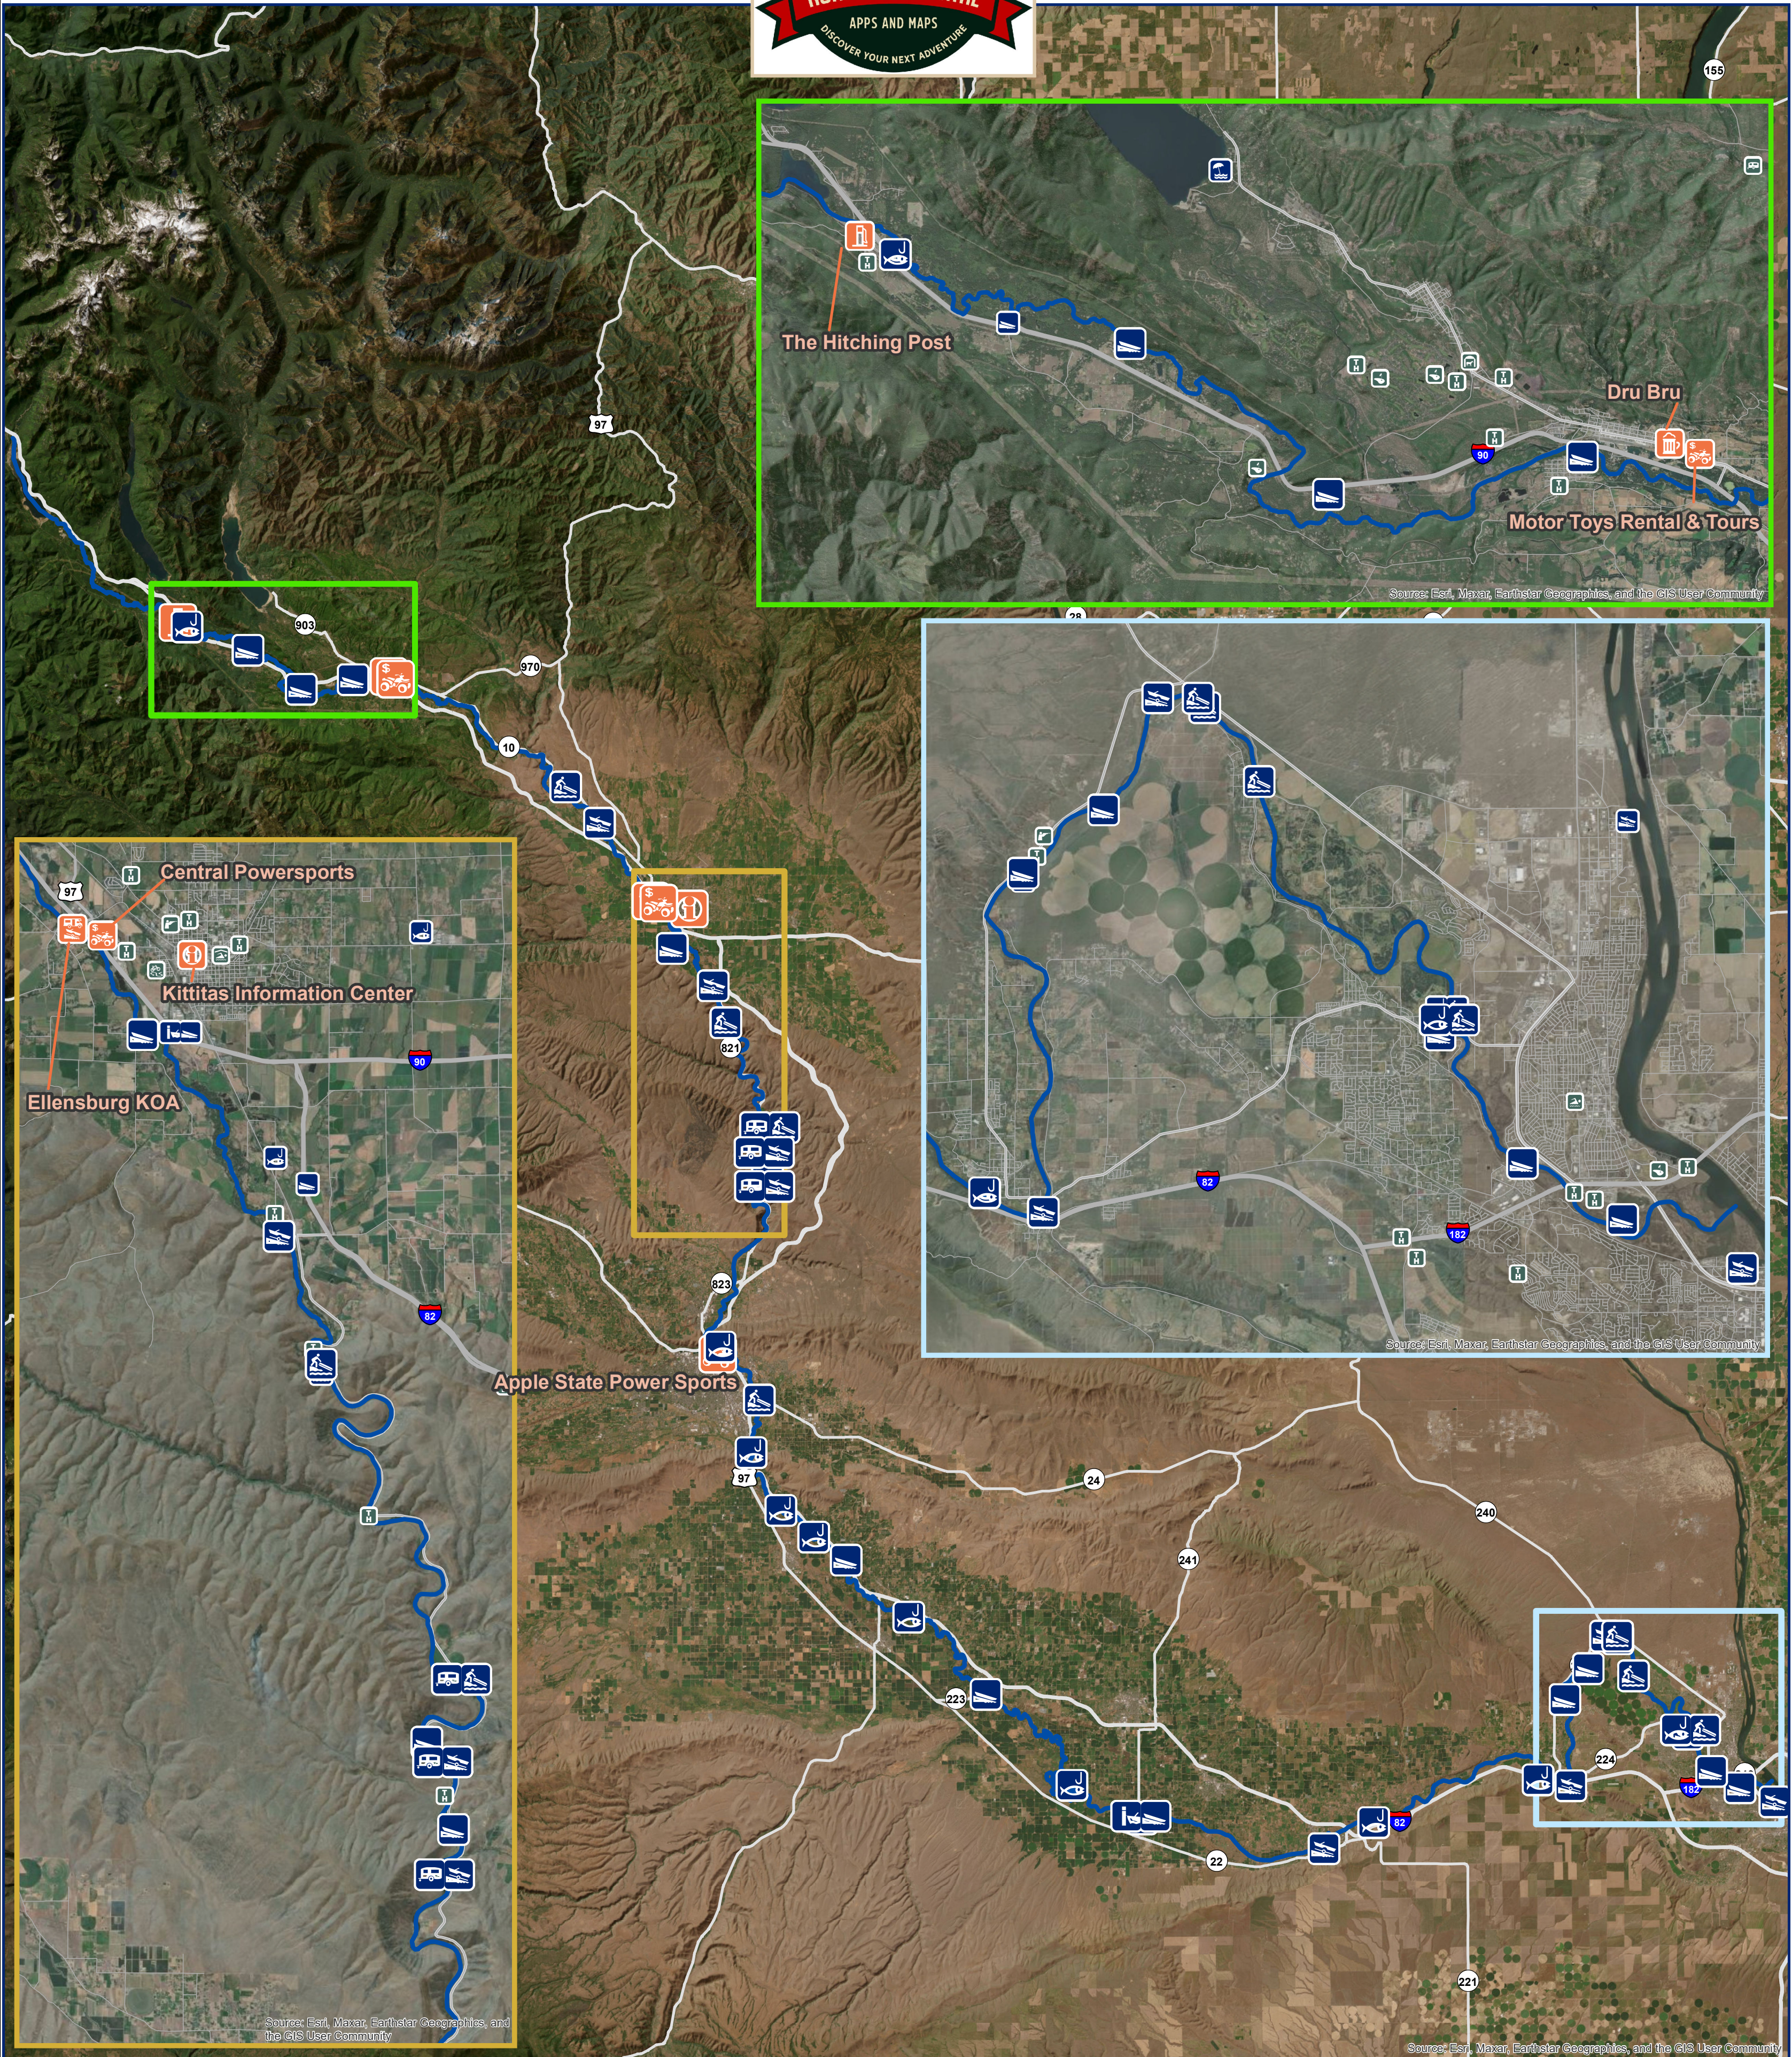

On the Water

With Northwest Portal

Yakima River

Outdoors NW

- Paved Launch
- Boat in campground
- Water Recreation
- Marina
- Fishing access
- Other Recreation
- Moorage
- Fuel dock
- Yakima River