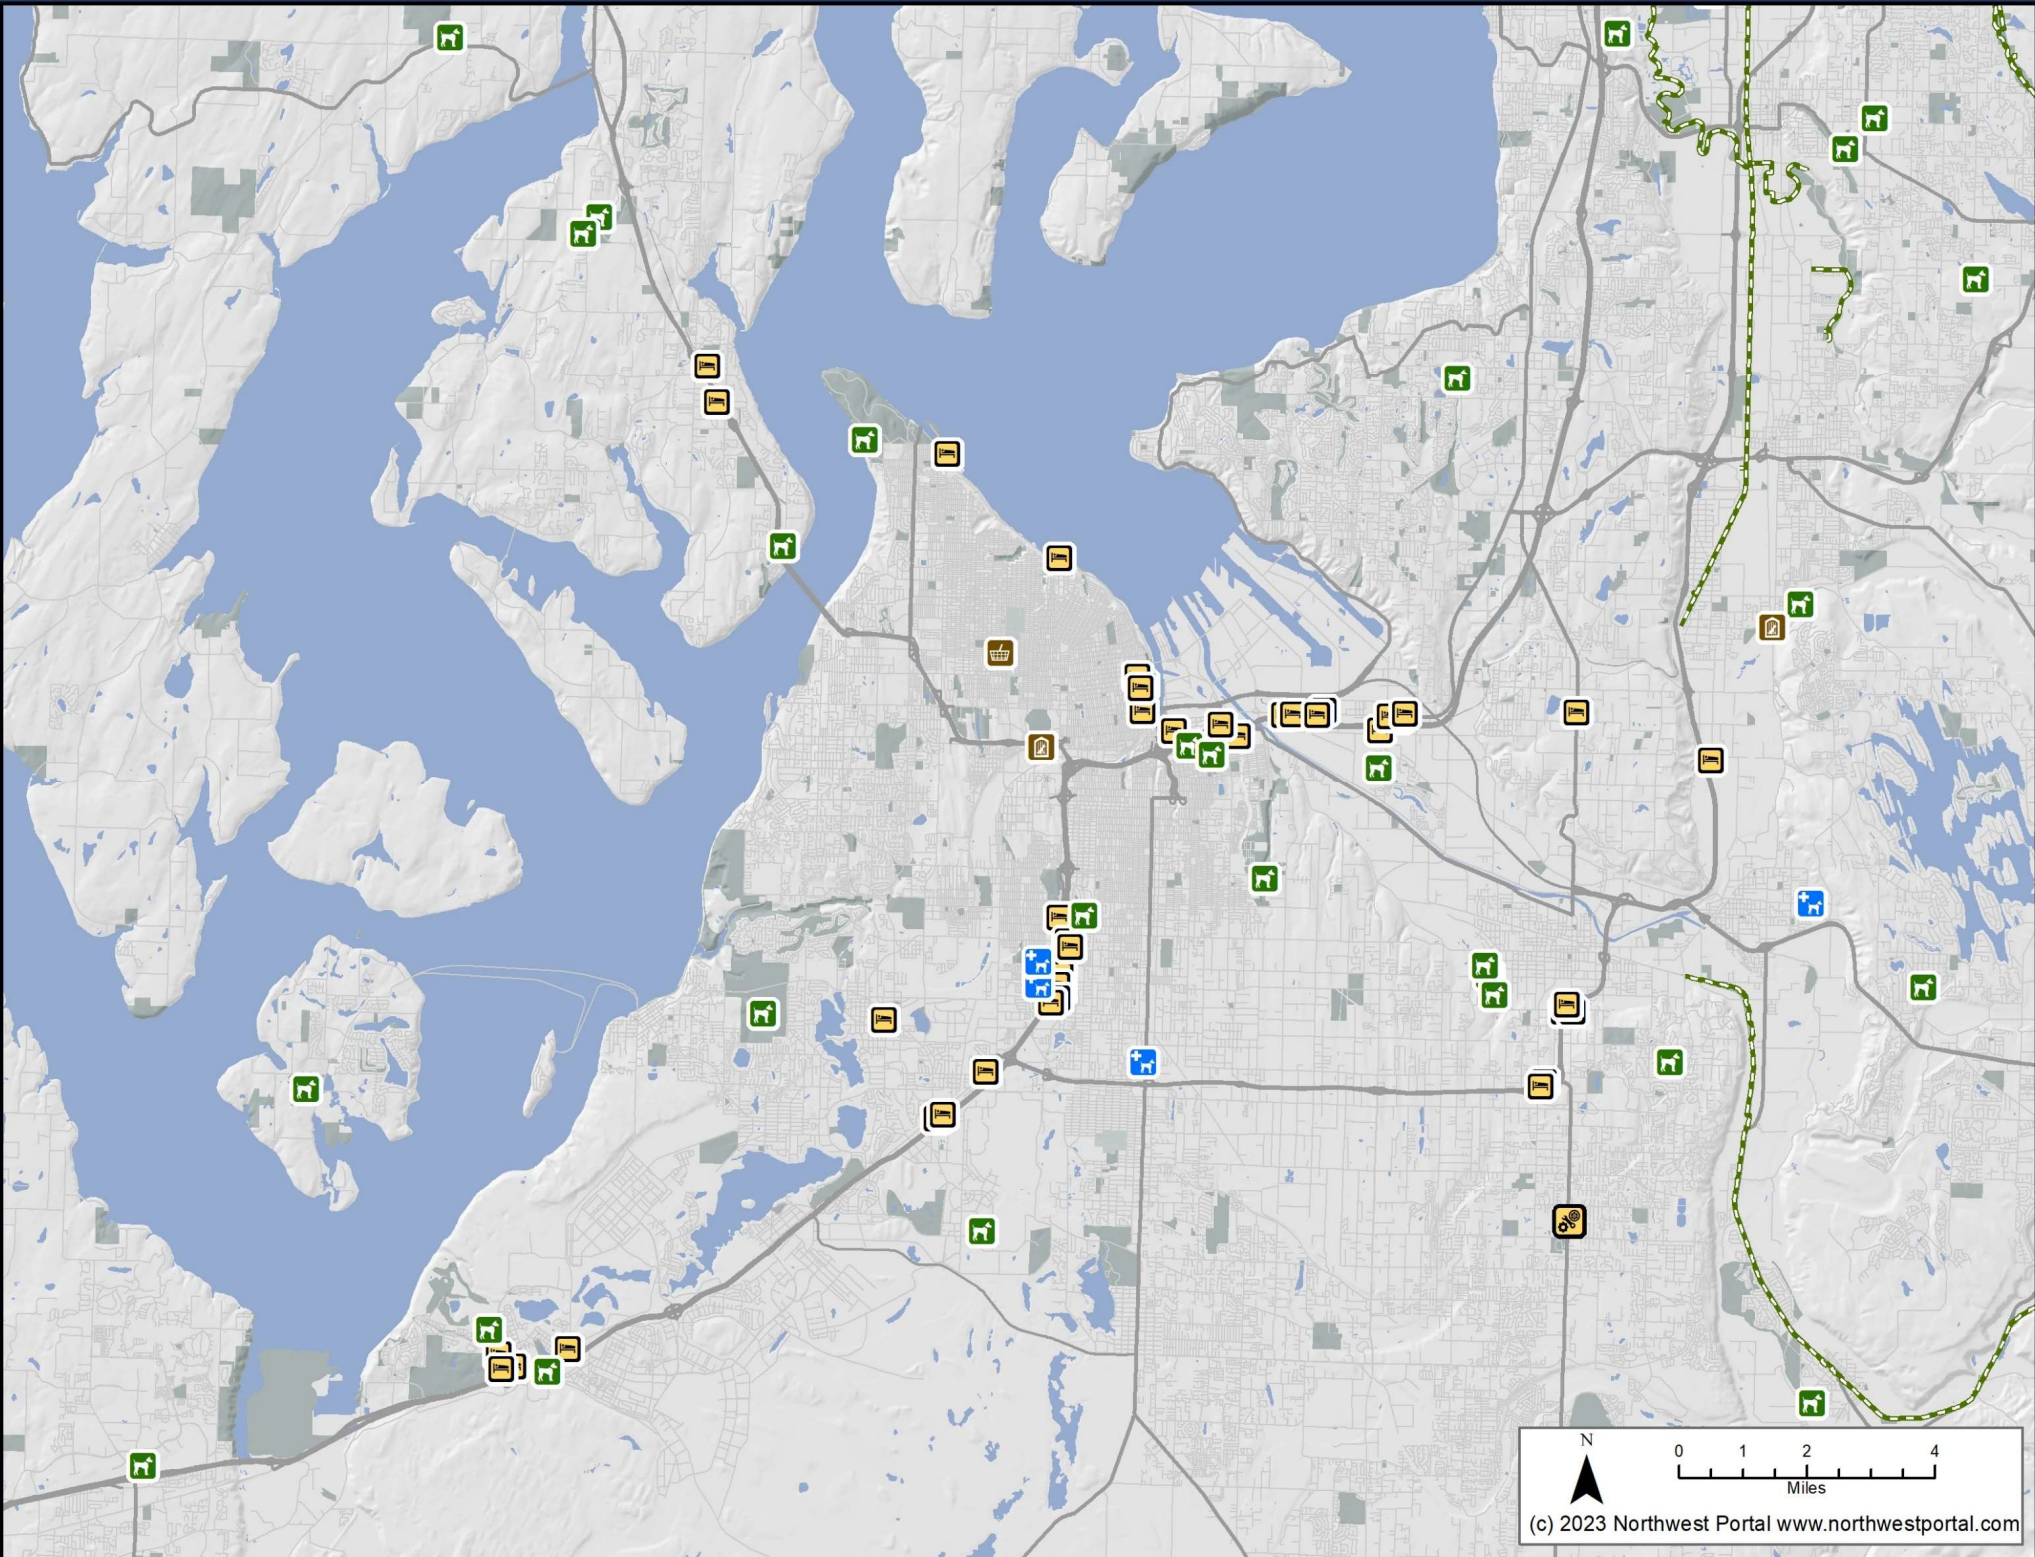

Seattle Pup Dog Map Tacoma

Holly Cook Photography

Find places to take your pup with the Dog NW web map & Seattle Pup Magazine

nwpmaps.com/dogs

- | | | | |
|--|----------------|--|----------------|
| | Veterinarian | | Dog Favorites |
| | Emergency Vet | | Businesses |
| | Animal Shelter | | Regional Trail |
| | Pet Food Bank | | Trail |
| | Off-Leash Area | | Park |
| | | | UW Campus |

(c) 2023 Northwest Portal
northwestportal.com

N
0 1 2 4
Miles
(c) 2023 Northwest Portal www.northwestportal.com