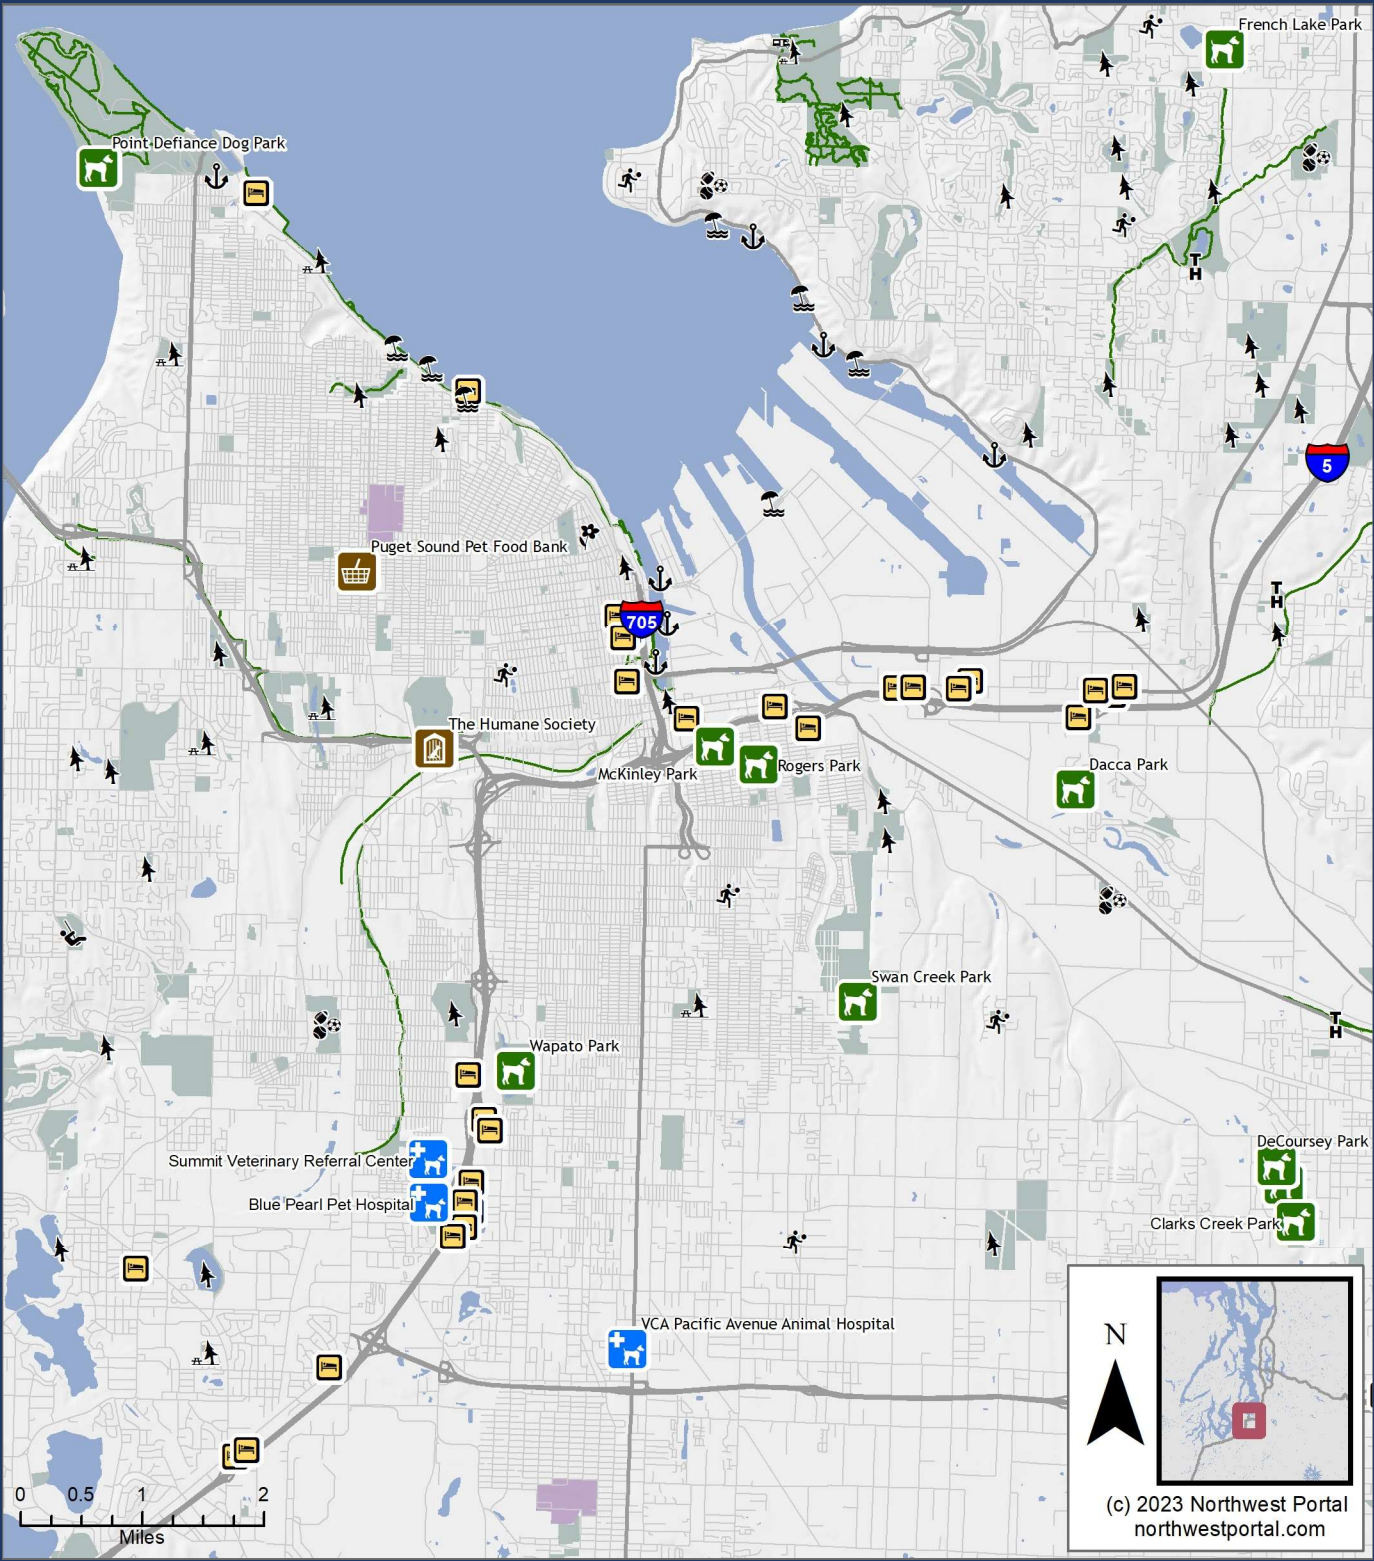

Seattle Pup Dog Map Tacoma

Holly Cook Photography

Find places to take your pup with the Dog NW web map & Seattle Pup Magazine

nwpmaps.com/dogs

- | | | | |
|--|----------------|--|----------------|
| | Veterinarian | | Dog Favorites |
| | Emergency Vet | | Businesses |
| | Animal Shelter | | Regional Trail |
| | Pet Food Bank | | Trail |
| | Off-Leash Area | | Park |
| | | | UW Campus |

(c) 2023 Northwest Portal
northwestportal.com

N
0 1 2 4
Miles
(c) 2023 Northwest Portal www.northwestportal.com