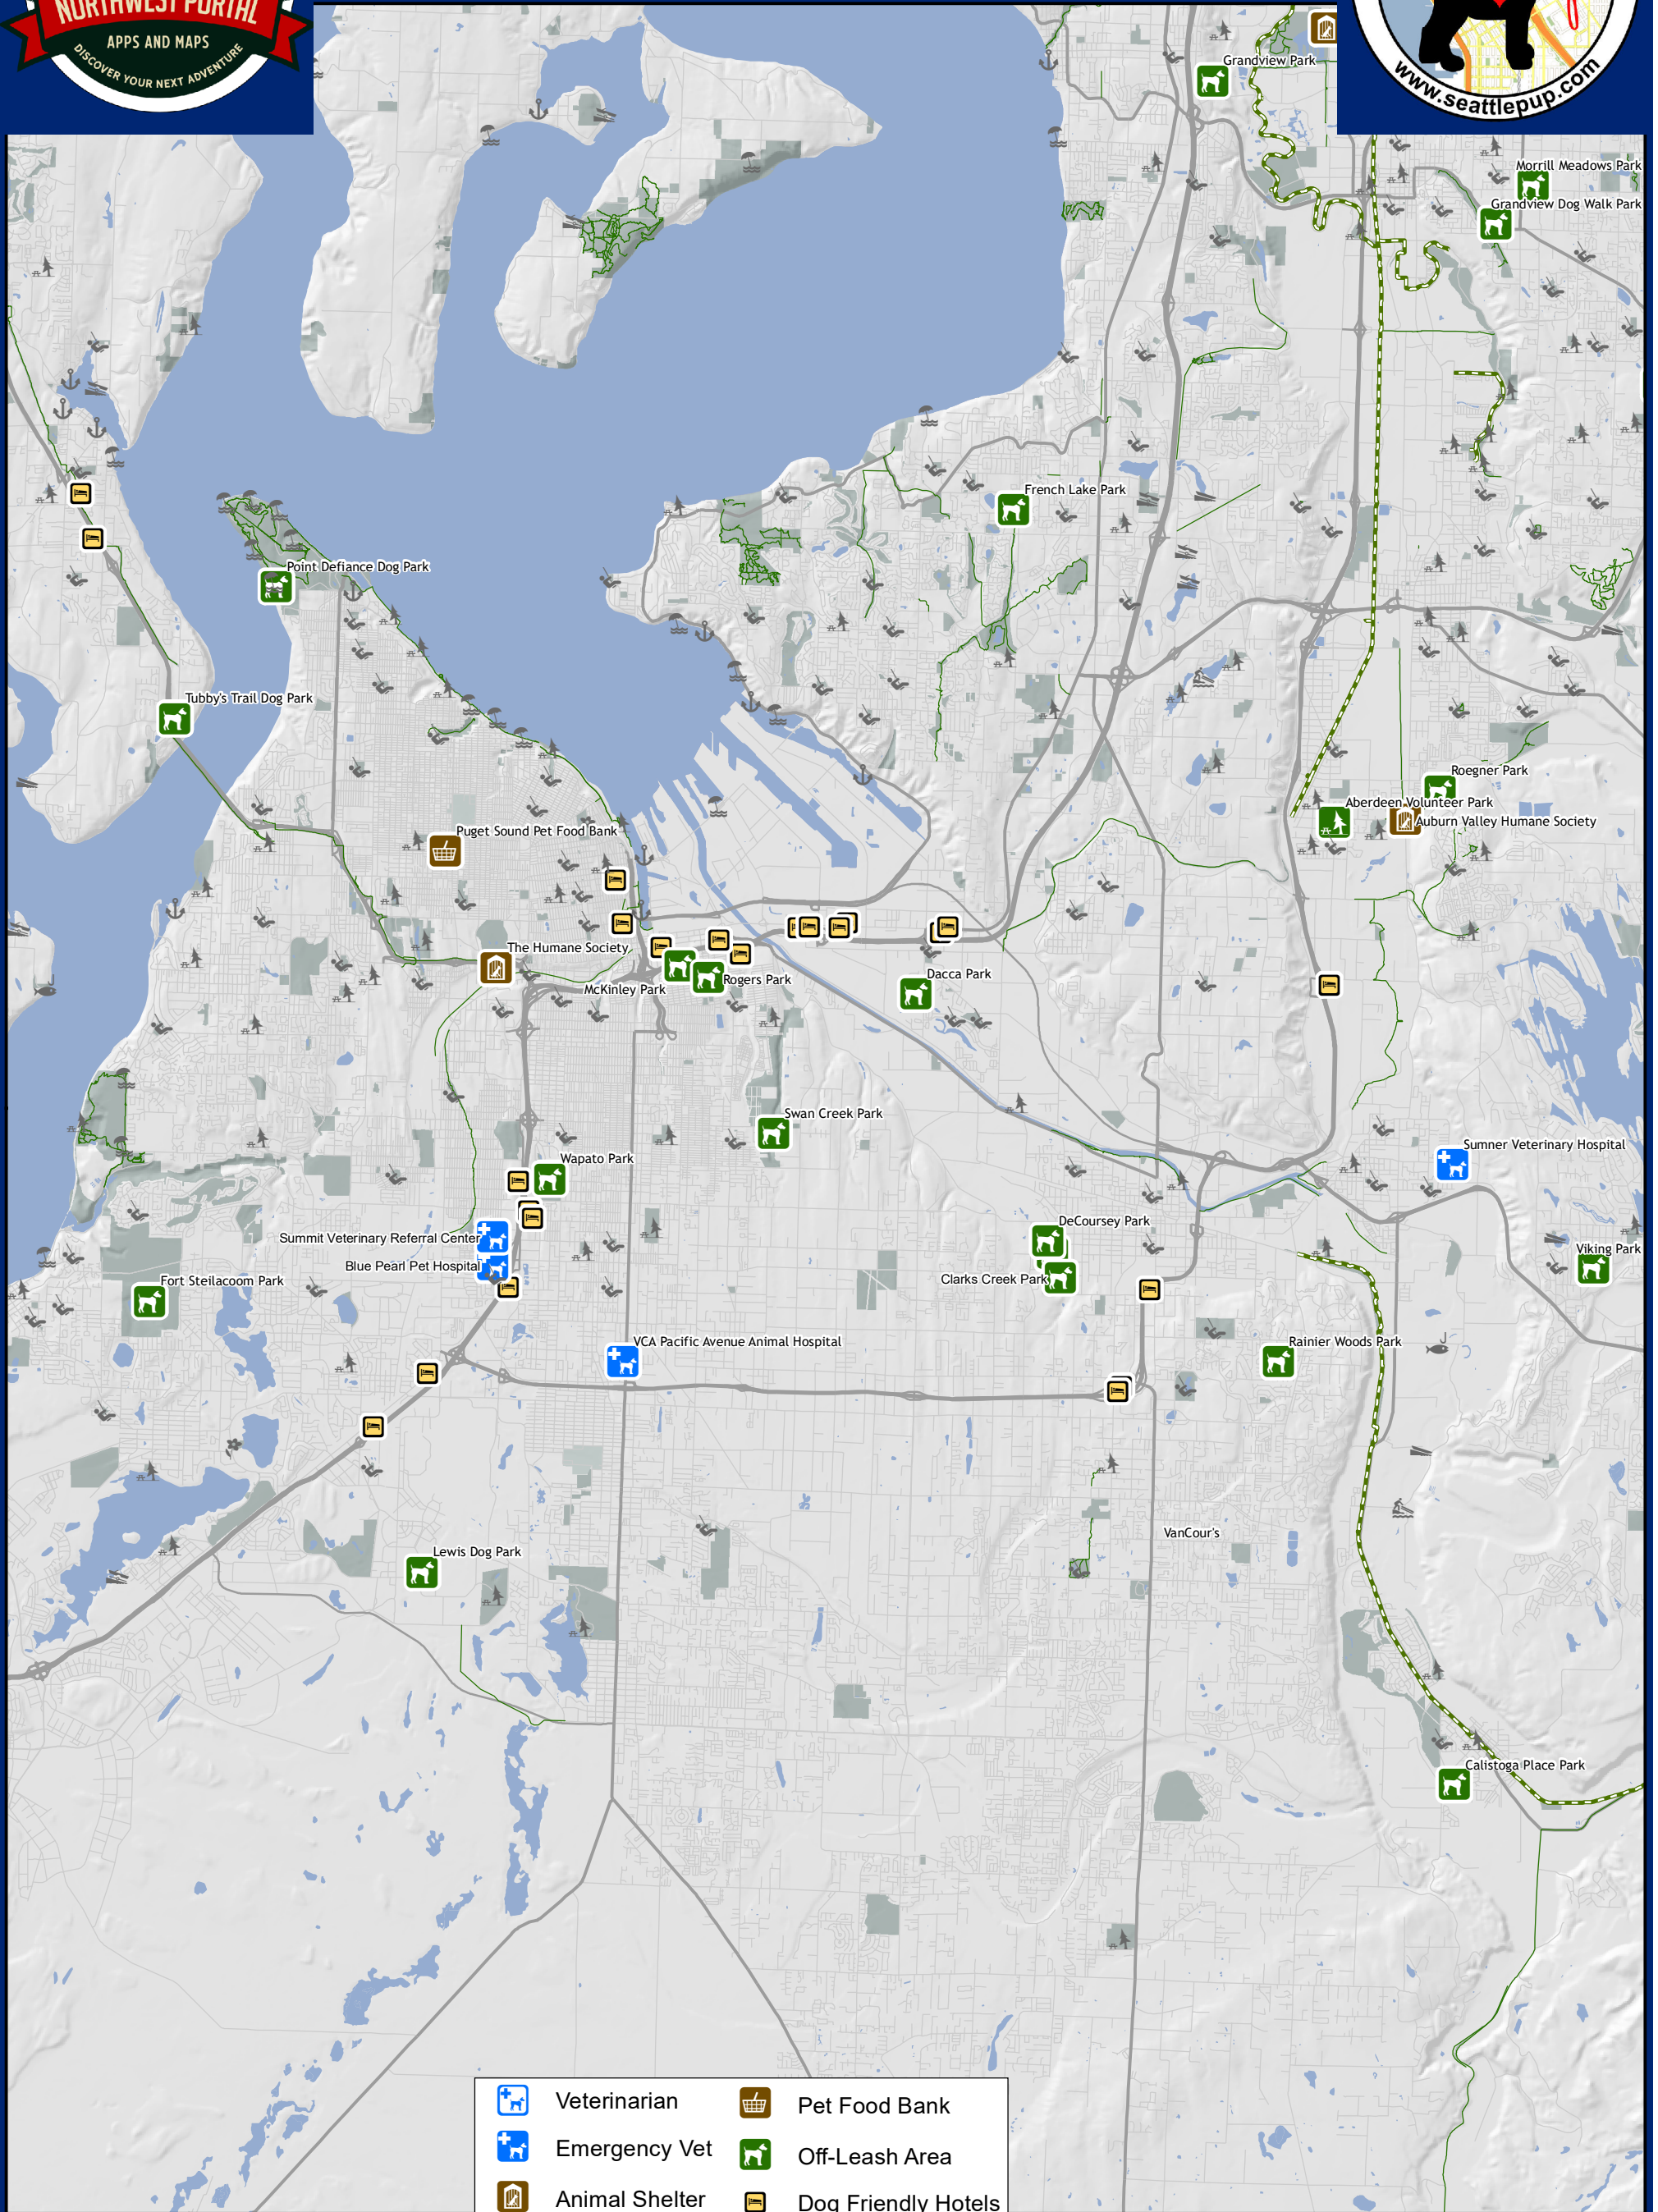

Seattle Pup Map

northwestportal.com/dogs

seattlepup.com

	Veterinarian		Pet Food Bank
	Emergency Vet		Off-Leash Area
	Animal Shelter		Dog Friendly Hotels
	Dog Favorites		Regional Trail
	Trail		Park

Web map & more information
nwpmaps.com/dogs

0 0.5 1 2
 Miles

(c) 2023 Northwest Portal
www.northwestportal.com